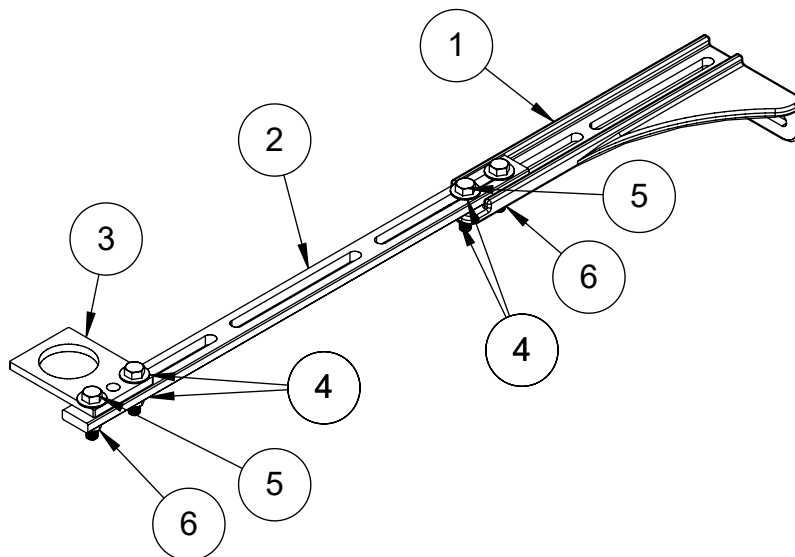

Item	Description	QTY.	MAT'L
1	Wall Bracket	1	316SS
2	Rail	1	316SS
3	Bushing	1	Al-Brnz
4	1/2 Flat Washer	8	316SS
5	1/2-13 HHCS	4	316SS
6	1/2-13 Elastic Locknut	4	316SS

**Notes:**

- Bushing drilled per customer specification at time of order
- Max Bore is 2 3/8" stem OD
- Minimum reach is 2"