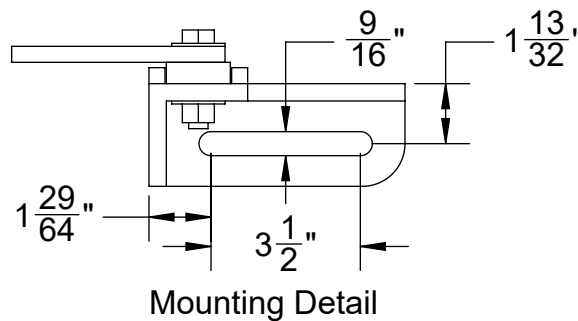

Item	Description	QTY.	MAT'L
1	Wall Bracket	1	316SS
2	Rail	1	316SS
3	Bushing	1	Al-Brnz
4	1/2 Flat Washer	8	316SS
5	1/2-13 HHCS	4	316SS
6	1/2-13 Elastic Locknut	4	316SS

**Notes:**

- Bushing drilled per customer specification at time of order
- Max Bore is 2 3/8" stem OD
- Minimum reach is 2"