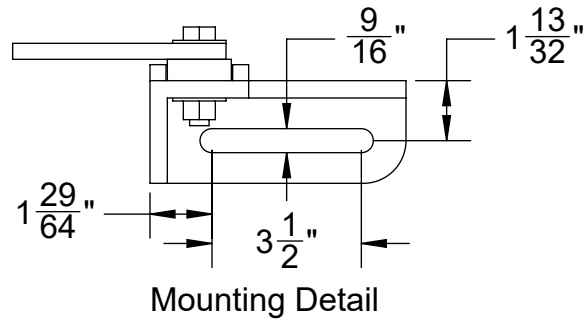

Item	Description	QTY.	MAT'L
1	Wall Bracket	1	316SS
2	Rail	1	316SS
3	Bushing	1	Al-Brnz
4	1/2 Flat Washer	8	316SS
5	1/2-13 HHCS	4	316SS
6	1/2-13 Elastic Locknut	4	316SS

**Notes:**

- Bushing drilled per customer specification at time of order
- Max Bore is 2 3/8" stem OD
- Minimum reach is 2"