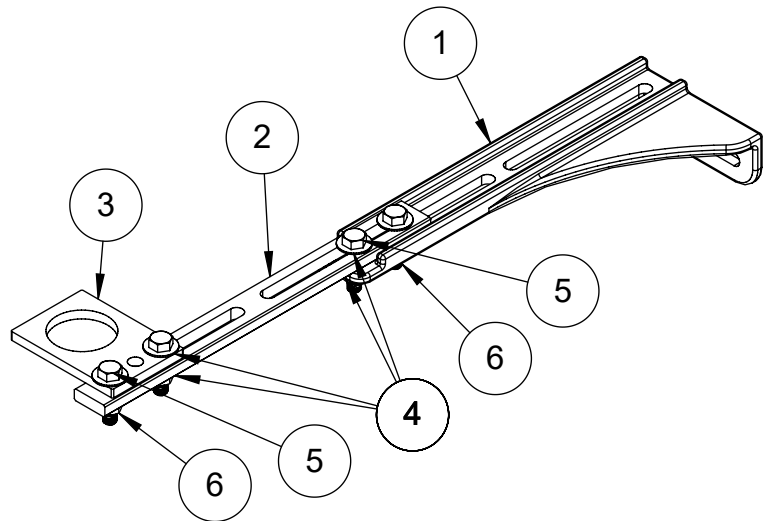

Item	Description	QTY.	MAT'L
1	Wall Bracket	1	316SS
2	Rail	1	316SS
3	Bushing	1	Al-Brnz
4	1/2 Flat Washer	8	316SS
5	1/2-13 HHCS	4	316SS
6	1/2-13 Elastic Locknut	4	316SS

**Notes:**

- Bushing drilled per customer specification at time of order
- Max Bore is 2 3/8" stem OD
- Minimum reach is 2"