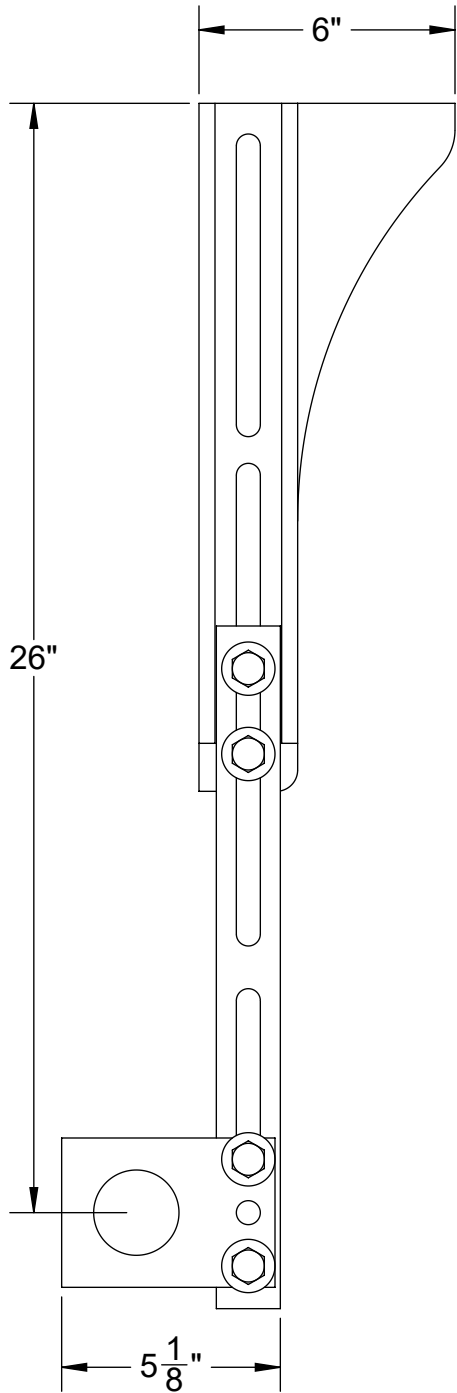

Item	Description	QTY.	MAT'L
1	Wall Bracket	1	316SS
2	Rail	1	316SS
3	Bushing	1	Al-Brnz
4	1/2 Flat Washer	8	316SS
5	1/2-13 HHCS	4	316SS
6	1/2-13 Elastic Locknut	4	316SS

**Notes:**

- Bushing drilled per customer specification at time of order
- Max Bore is 2 3/8" stem OD
- Minimum reach is 2"