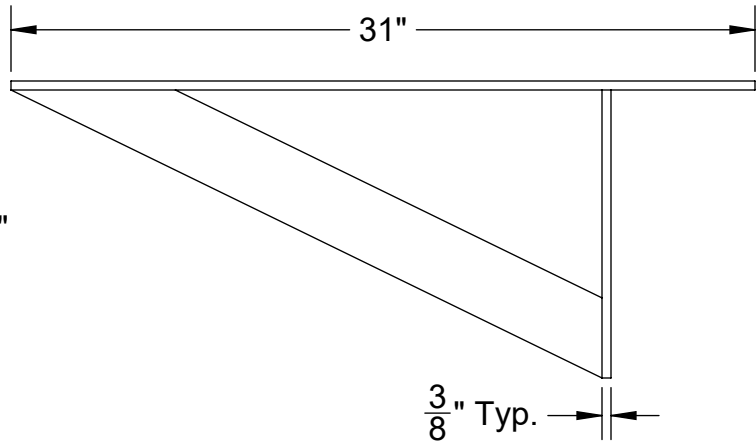

Notes:

- 5" - 20 1/2" adjustment from face of wall to c/l of stem
- To achieve the 5" minimum distance the stem must be less than 1 1/4" OD

304SS

316SS

www.TroyValve.com

PHONE: 1-570-297-2125

212- DO NOT SCALE DRAWING