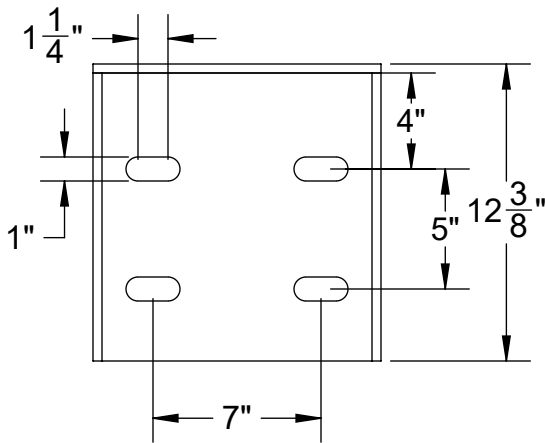

Notes:

- 5" - 20 1/2" adjustment from face of wall to c/l of stem
- To achieve the 5" minimum distance the stem must be less than 1 1/4" OD

304SS

316SS

www.TroyValve.com

PHONE: 1-570-297-2125

212- DO NOT SCALE DRAWING

TITLE:

Floorstand Wall Mounting Bracket - Long

MAT'L: See Above

DATE: 3/2/2021

PART NO:

A25675L

DWN.

TE