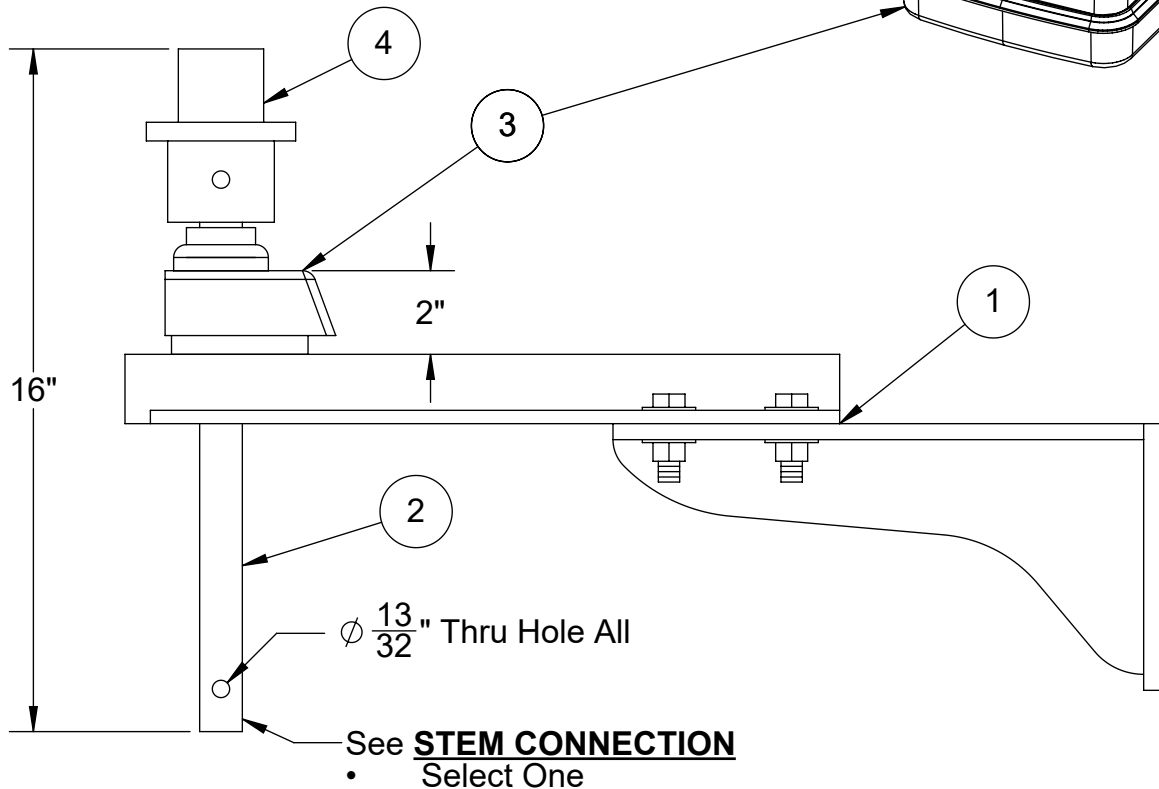

2" WRENCH NUT

CAST IRON 316SS

ADJ STEM GUIDE

DUCTILE IRON 316SS

FACE OF WALL TO CENTERLINE OF STEM _____

P.I. INTERNAL STEM: 304SS 316SS

STEM CONNECTION

2" SQUARE SOCKET

CAST IRON 316SS

SLEEVE COUPLING

STEEL 304SS 316SS

O.D. OF MATING EXTENSION STEM _____

INDICATOR

_____ TURNS TO OPEN

Item	Description	QTY.
1	Stem Guide	1
2	PI Stem	1
3	Indicator	1
4	2" Wrench Nut	1

www.TroyValve.com

PHONE: 1-570-297-2125

186- DO NOT SCALE DRAWING

TITLE:

Stem Guide Position Indicator with Op Nut

MAT'L: See Above

DATE: 9/4/2020

PART NO:

API_OP9SGN