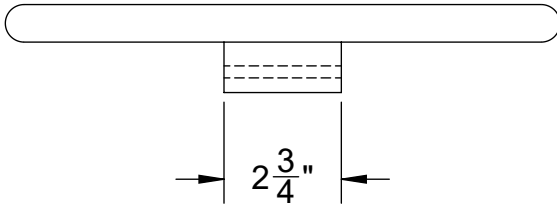

Ø 13"

Notes:

- NSF Approved 2 Part Epoxy Coating on Cast Iron
- Bored Per Stem Diameter

MATERIAL:

- CAST IRON
- STAINLESS STEEL

2 ³/₄"

www.TroyValve.com

PHONE: 1-570-297-2125

1A7- DO NOT SCALE DRAWING

TITLE:

13" Handwheel

MAT'L: Varies

DATE: 8/21/2020

PART NO:

M176795

DWN.