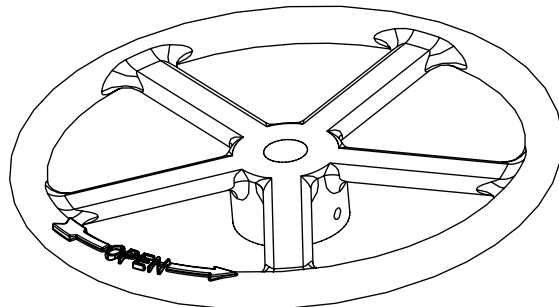

Ø 13"

Notes:

- NSF Approved 2 Part Epoxy Coating on Cast Iron
- Bored Per Stem Diameter

MATERIAL:

- CAST IRON
- STAINLESS STEEL

2 ³/₄"

www.TroyValve.com

PHONE: 1-570-297-2125

1A7- DO NOT SCALE DRAWING

TITLE:

13" Handwheel

MAT'L: Varies

DATE: 8/21/2020

PART NO:

M176795

DWN.