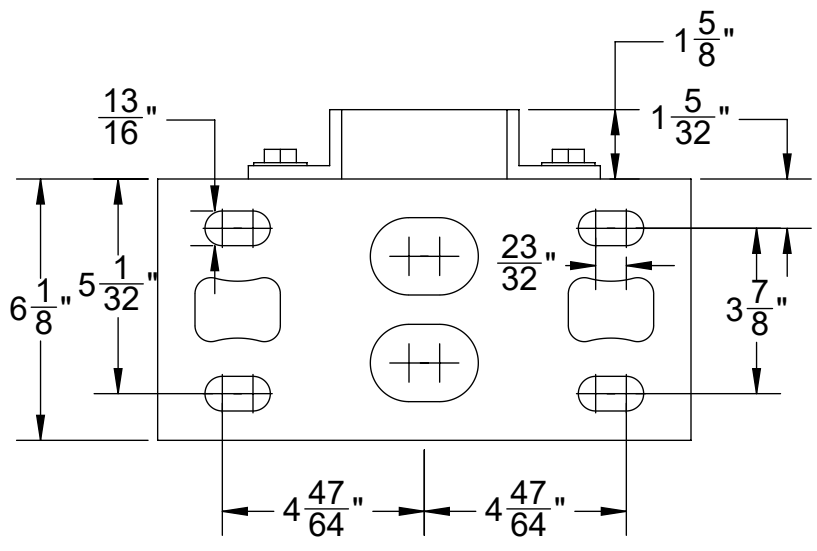

Item	Description	QTY.	MAT'L
1	Wall Bracket	1	316SS
2	Stem Guide	1	316SS
3	Flat Washer	8	316SS
4	1/2-13 HHCS	4	316SS
5	1/2-13 Nut	4	316SS

- Notes:**
- Guide drilled per customer specification at time of order
 - Max Bore is 3 1/16" stem OD
 - At the 2 1/2" shortest length stem must be < 2" OD. Otherwise shortest length equals 3 1/8"
 - A reach of 18 3/4" can be achieved by removing 2 bolts

Mounting Detail