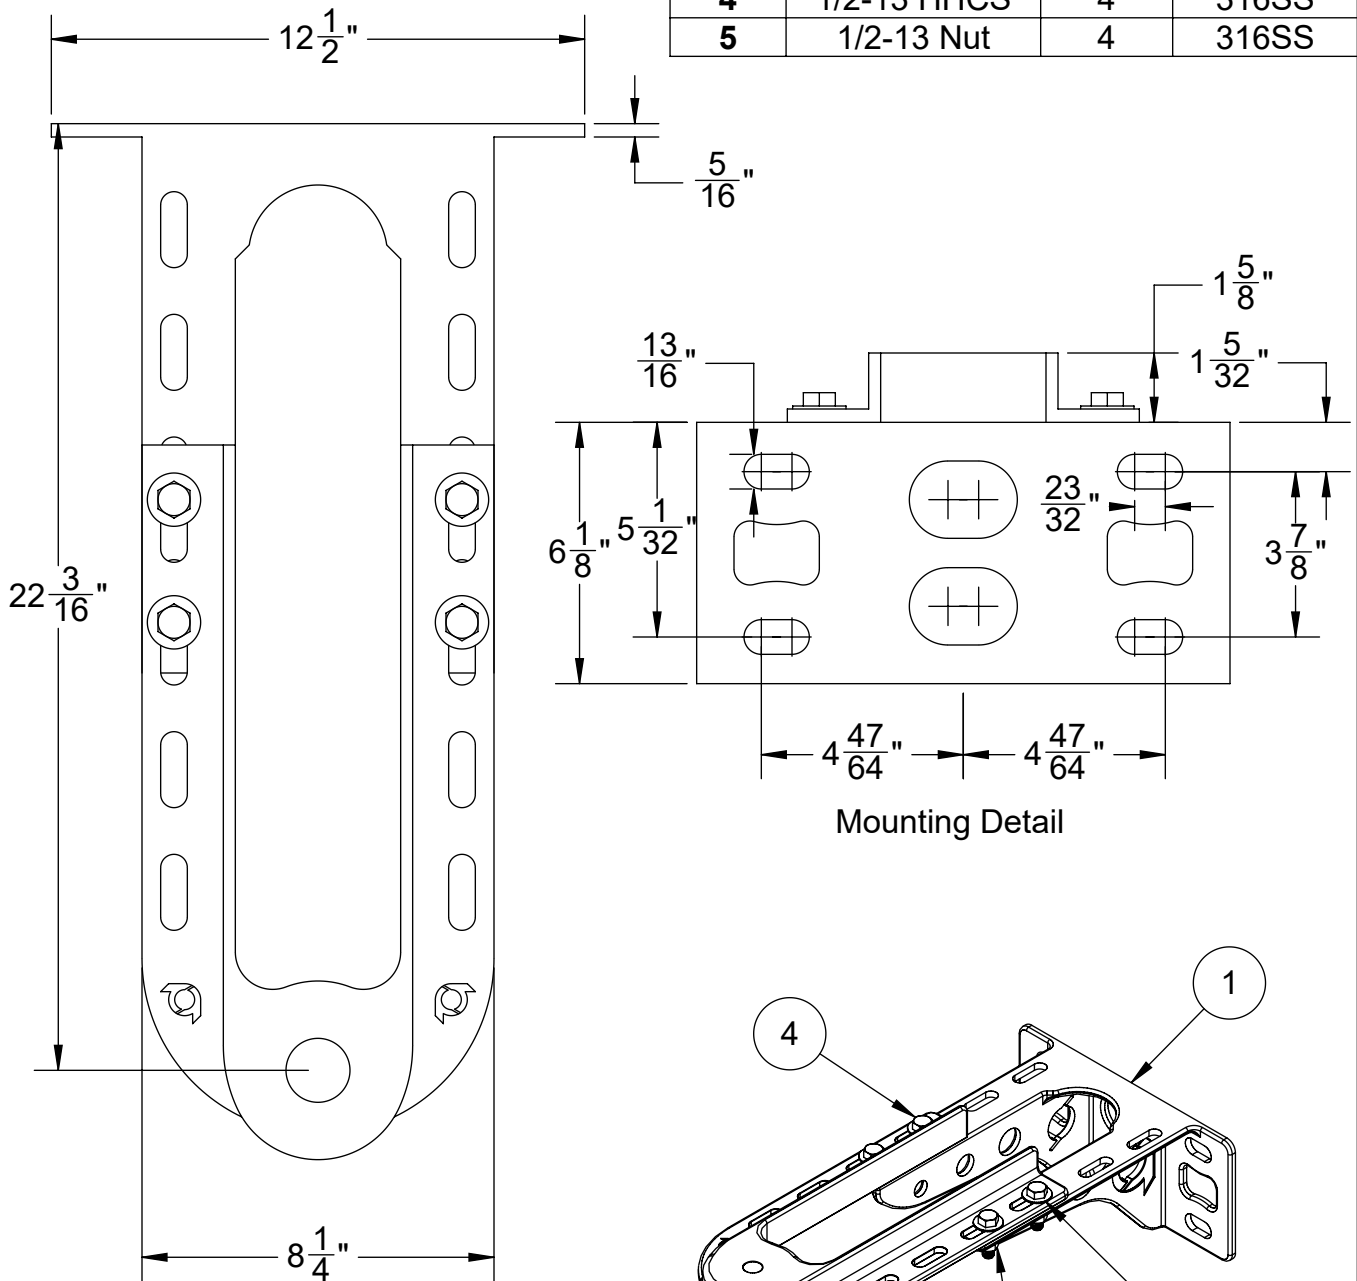

Item	Description	QTY.	MAT'L
1	Wall Bracket	1	316SS
2	Stem Guide	1	316SS
3	Flat Washer	8	316SS
4	1/2-13 HHCS	4	316SS
5	1/2-13 Nut	4	316SS

Notes:

- Guide drilled per customer specification at time of order
- Max Bore is 3 1/16" stem OD
- A reach of 25" can be achieved by removing 2 bolts
- Minimum reach is 14 21/32"
- Remove and flip guide section for reach less than 14 21/32"

www.TroyValve.com
 PHONE: 1-570-297-2125
 17B- DO NOT SCALE DRAWING

TITLE: **Cast Stainless Steel Stem Guide - Long**
 MAT'L: 316SS
 DATE: 6/19/2020
 PART NO: A25680SS-L

DWN. TE
 PAGE: