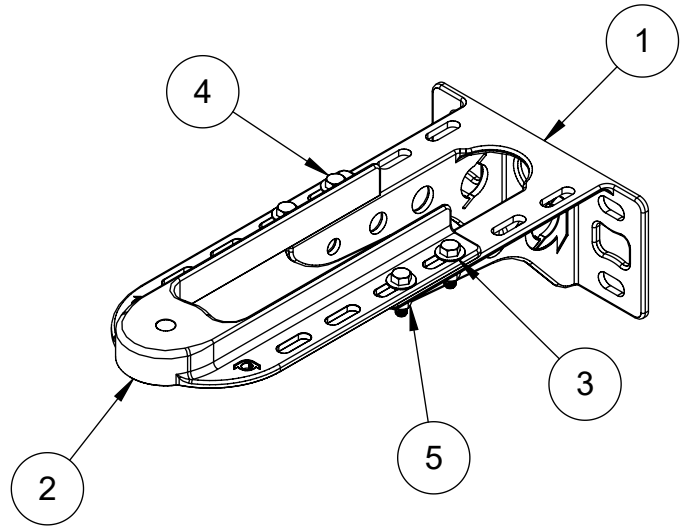

Item	Description	QTY.	MAT'L
1	Wall Bracket	1	316SS
2	Stem Guide	1	316SS
3	Flat Washer	8	316SS
4	1/2-13 HHCS	4	316SS
5	1/2-13 Nut	4	316SS

Notes:

- Guide drilled per customer specification at time of order
- Max Bore is 3 1/16" stem OD
- A reach of 25" can be achieved by removing 2 bolts
- Minimum reach is 14 21/32"
- Remove and flip guide section for reach less than 14 21/32"

www.TroyValve.com
 PHONE: 1-570-297-2125
 17B- DO NOT SCALE DRAWING

TITLE: **Cast Stainless Steel Stem Guide - Long**
 MAT'L: 316SS
 DATE: 6/19/2020
 PART NO: A25680SS-L

DWN. TE
 PAGE: