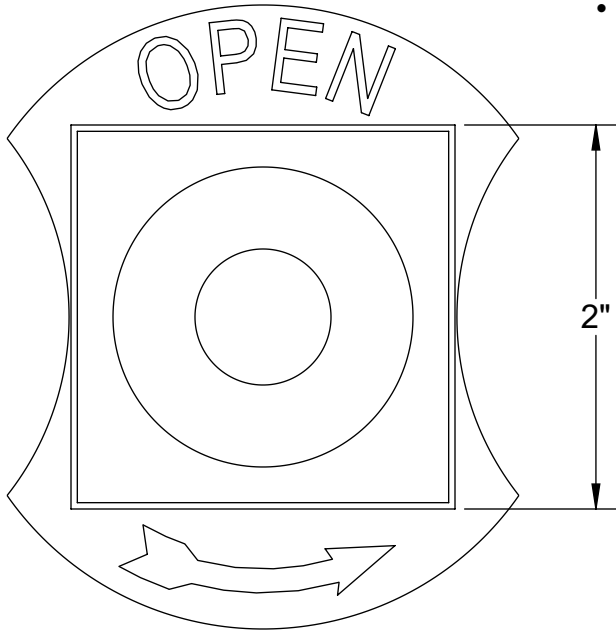

Notes:

- Size refers to the Mud Valve size
- P155151 has a different appearance

SIZE

- 4"-14" - P175829
- 16"-18" - P176186
- 20"-30" - P155151