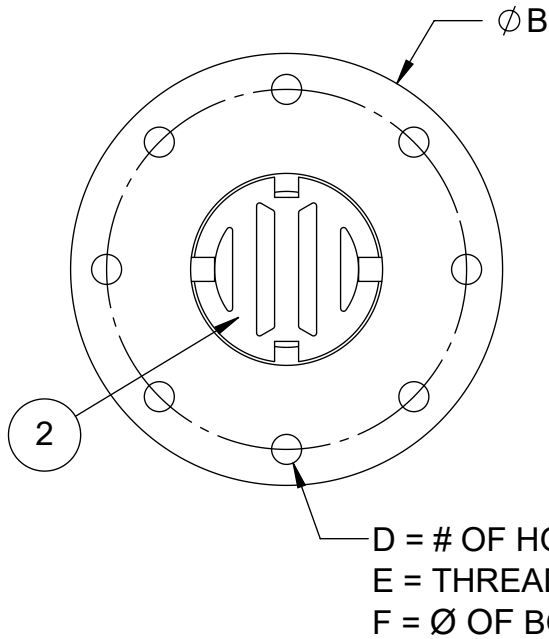

DIMENSIONS ARE IN INCHES		
SIZE	4	6
A	6.5	8.5
B	9	11
C	4	6
D	8	8
E	5/8 - 11	3/4 - 10
F	7 1/2	9 1/2

ITEM	DESCRIPTION	QTY.	MAT'L
1	Wall Thimble	1	CI A126B
2	Grate	1	BRZ C954
3	O-Ring	1	BUNA-N
4 *	Extension	1	PVC C900

Notes:

- * Valves extended as needed with C900 PVC pipe to any required length
- 125# ANSI flange
- AIS compliant

SIZE

- 4" - M191001/ADJ_BG
- 6" - M192001/ADJ_BG

WALL THICKNESS

www.TroyValve.com

PHONE: 1-570-297-2125