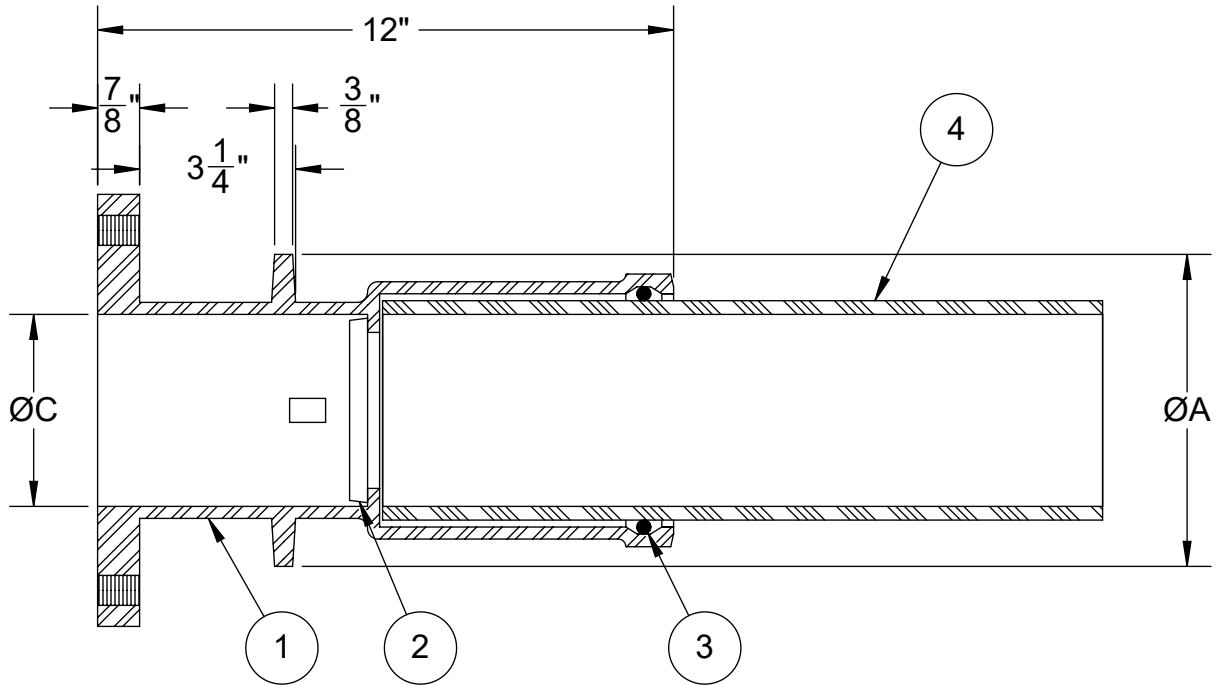

DIMENSIONS ARE IN INCHES		
SIZE	4	6
A	6.5	8.5
B	9	11
C	4	6
D	8	8
E	5/8 - 11	3/4 - 10
F	7 1/2	9 1/2

ITEM	DESCRIPTION	QTY.	MAT'L
1	Wall Thimble	1	CI A126B
2	Grate	1	BRZ C954
3	O-Ring	1	BUNA-N
4 *	Extension	1	PVC C900

Notes:

- * Valves extended as needed with C900 PVC pipe to any required length
- 125# ANSI flange
- AIS compliant

SIZE

- 4" - M191001/ADJ_BG
- 6" - M192001/ADJ_BG

WALL THICKNESS

www.TroyValve.com

PHONE: 1-570-297-2125