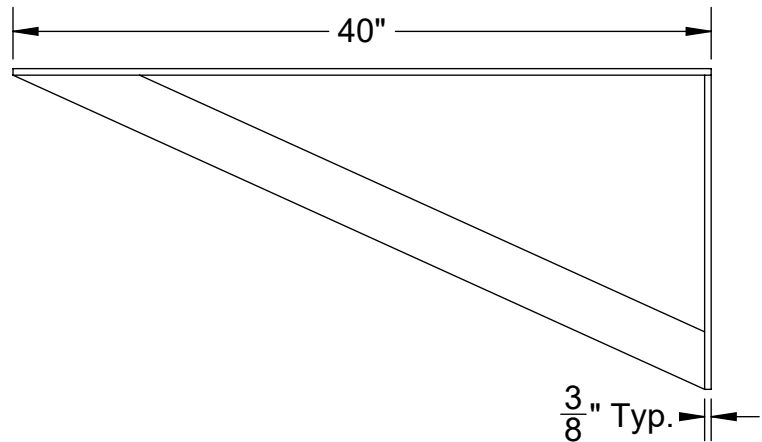

Notes:

- 11 1/8" - 35 1/4" adjustment from face of wall to c/l of stem
- To achieve the 11 1/8" minimum distance the stem must be less than 1 1/4" OD

304SS

316SS