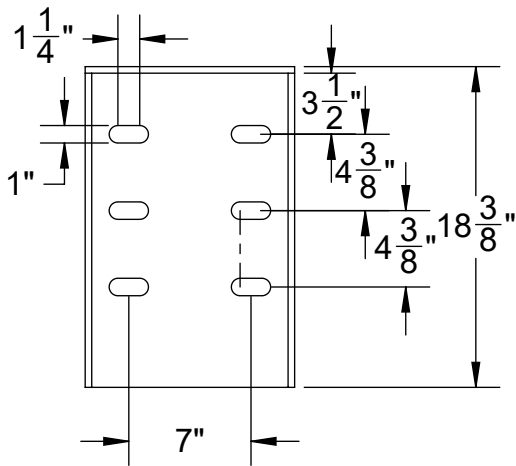

Notes:

- 11 1/8" - 35 1/4" adjustment from face of wall to c/l of stem
- To achieve the 11 1/8" minimum distance the stem must be less than 1 1/4" OD

304SS

316SS