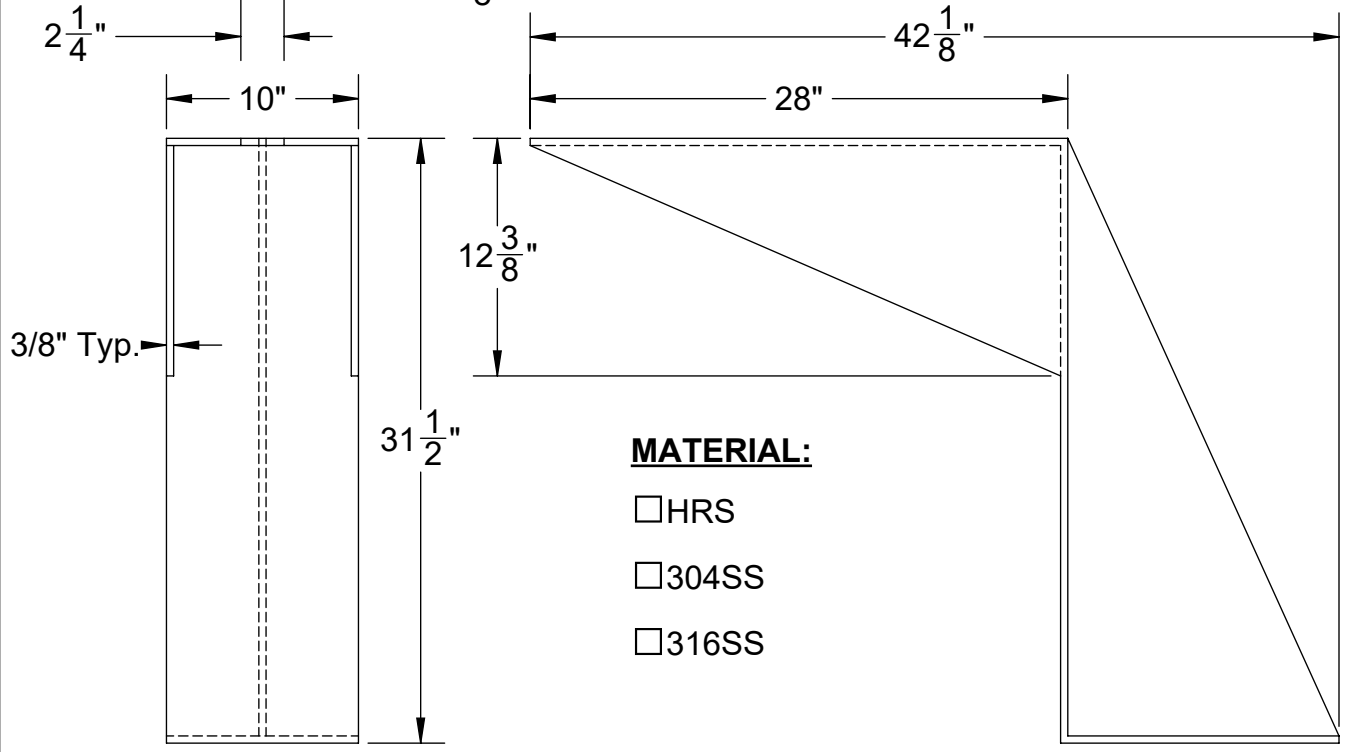

Note:
Adjustment range from wall to C/L of stem 4"-26"

MATERIAL:

- HRS
- 304SS
- 316SS

www.TroyValve.com
PHONE: 1-570-297-2125
132- DO NOT SCALE DRAWING

TITLE: Offset Floorstand		DWN. TE
MAT'L: Varies	PART NO: A25665	PAGE:
DATE: 5/15/2020		